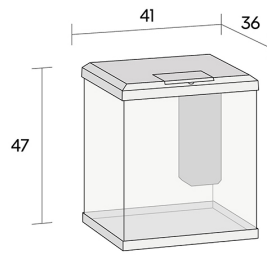

Vio Cube 54

+ INCL. Beleuchtung: NovoLux LED 40 Neo | **Filtersystem:** Bioflow S | **Pumpe:** EccoFlow 300 | **Heizer:** AquaHeat 50 W | **Inhalt:** ca. 54 Liter

Art.Nr.	Bezeichnung	Farbe	VE	empf. VK	EAN CODE
13j27054	Vio Cube 54 schwarz Aquarium		1	-	 4 022573 270549
13j27154	Vio Cube 54 weiß Aquarium		1	-	 4 022573 271546

Vio Cube Schränke

Art.Nr.	Bezeichnung	für	Farbe	VE	empf. VK	EAN CODE
13j50053	Schrank SBX Vio Cube 54 schwarz	Vio Cube 54		1	-	 4 022573 500530
13j50054	Schrank SBX Vio Cube 54 weiß	Vio Cube 54		1	-	 4 022573 500547