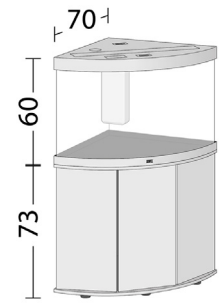

TRIGON 190 LED Kombination

+ INCL. **Beleuchtung:** MultiLux LED 70 cm (2 x LED Tube 590 mm) | **Filtersystem:** Bioflow M | **Pumpe:** Eccoflow 600 | **Heizer:** AquaHeat 200 W | **Inhalt:** ca. 190 Liter

Art.Nr.	Bezeichnung	Farbe	VE	empf. VK	EAN CODE
14j16351	Trigon 190 LED SBX schwarz Kombination		1	935,00 €	 4 022573 163513
14j16451	Trigon 190 LED SBX weiß Kombination		1	935,00 €	 4 022573 164510
14j16851	Trigon 190 LED SBX helles Holz Kombination		1	935,00 €	 4 022573 168518

TRIGON 190 LED Aquarium

Art.Nr.	Bezeichnung	Farbe	VE	empf. VK	EAN CODE
13j16350	Trigon 190 LED schwarz Aquarium		1	679,00 €	 4 022573 163506
13j16450	Trigon 190 LED weiß Aquarium		1	679,00 €	 4 022573 164503
13j16850	Trigon 190 LED helles Holz Aquarium		1	679,00 €	 4 022573 168501

Schrank SBX Trigon 190

Art.Nr.	Bezeichnung	Farbe	VE	empf. VK	EAN CODE
13j50413	Schrank SBX Trigon 190 schwarz		1	256,00 €	 4 022573 504132
13j50414	Schrank SBX Trigon 190 weiß		1	256,00 €	 4 022573 504149
13j50418	Schrank SBX Trigon 190 helles Holz		1	256,00 €	 4 022573 504187