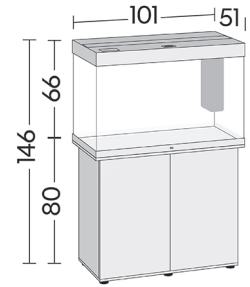

RIO 290 LED Kombination

+ INCL. **Beleuchtung:** MultiLux LED 100 cm (2 x LED Tube 895 mm) | **Filtersystem:** Bioflow L | **Pumpe:** Eccoflow 1000 | **Heizer:** AquaHeat Pro 300 W | **Inhalt:** ca. 290 Liter

Art.Nr.	Bezeichnung	Farbe	VE	empf. VK	EAN CODE
14j02351	Rio 290 LED SBX schwarz Kombination		1	846,00 €	4 022573 023510
14j02451	Rio 290 LED SBX weiß Kombination		1	846,00 €	4 022573 024517
14j02651	Rio 290 LED SBX grau Kombination		1	846,00 €	4 022573 026511
14j02851	Rio 290 LED SBX helles Holz Kombination		1	846,00 €	4 022573 028515

RIO 290 LED Aquarium

Art.Nr.	Bezeichnung	Farbe	VE	empf. VK	EAN CODE
13j2350	Rio 290 LED schwarz Aquarium		1	620,00 €	4 022573 023503
13j2450	Rio 290 LED weiß Aquarium		1	620,00 €	4 022573 024500
13j2650	Rio 290 LED grau Aquarium		1	620,00 €	4 022573 026504
13j2850	Rio 290 LED helles Holz Aquarium		1	620,00 €	4 022573 028508

Schrank SBX Rio 290

Art.Nr.	Bezeichnung	Farbe	VE	empf. VK	EAN CODE
13j50153	Schrank SBX Rio 290 schwarz		1	226,00 €	4 022573 501537
13j50154	Schrank SBX Rio 290 weiß		1	226,00 €	4 022573 501544
13j50156	Schrank SBX Rio 290 grau		1	226,00 €	4 022573 501568
13j50158	Schrank SBX Rio 290 helles Holz		1	226,00 €	4 022573 501582