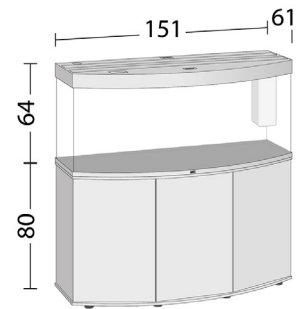

VISION 450 LED Kombination

+ INCL. **Beleuchtung:** MultiLux LED 150 cm (2 x LED Tube 1200 mm) | **Filtersystem:** Bioflow XL | **Pumpe:** Ecoflow 1000 | **Heizer:** AquaHeat 300 W | **Inhalt:** ca. 450 Liter

Art.Nr.	Bezeichnung	Farbe	VE	empf. VK	EAN CODE
14j10361	Vision 450 LED SBX schwarz Kombination		1	1.636,00 €	 4 022573 103618
14j10461	Vision 450 LED SBX weiß Kombination		1	1.636,00 €	 4 022573 104615
14j10861	Vision 450 LED SBX helles Holz Kombination		1	1.636,00 €	 4 022573 108613

VISION 450 LED Aquarium

Art.Nr.	Bezeichnung	Farbe	VE	empf. VK	EAN CODE
13j10360	Vision 450 LED schwarz Aquarium		1	1.285,00 €	 4 022573 103601
13j10460	Vision 450 LED weiß Aquarium		1	1.285,00 €	 4 022573 104608
13j10860	Vision 450 LED helles Holz Aquarium		1	1.285,00 €	 4 022573 108606

Schrank SBX Vision 450

Art.Nr.	Bezeichnung	Farbe	VE	empf. VK	EAN CODE
13j50343	Schrank SBX Vision 450 schwarz		1	351,00 €	 4 022573 503432
13j50344	Schrank SBX Vision 450 weiß		1	351,00 €	 4 022573 503449
13j50348	Schrank SBX Vision 450 helles Holz		1	351,00 €	 4 022573 503487